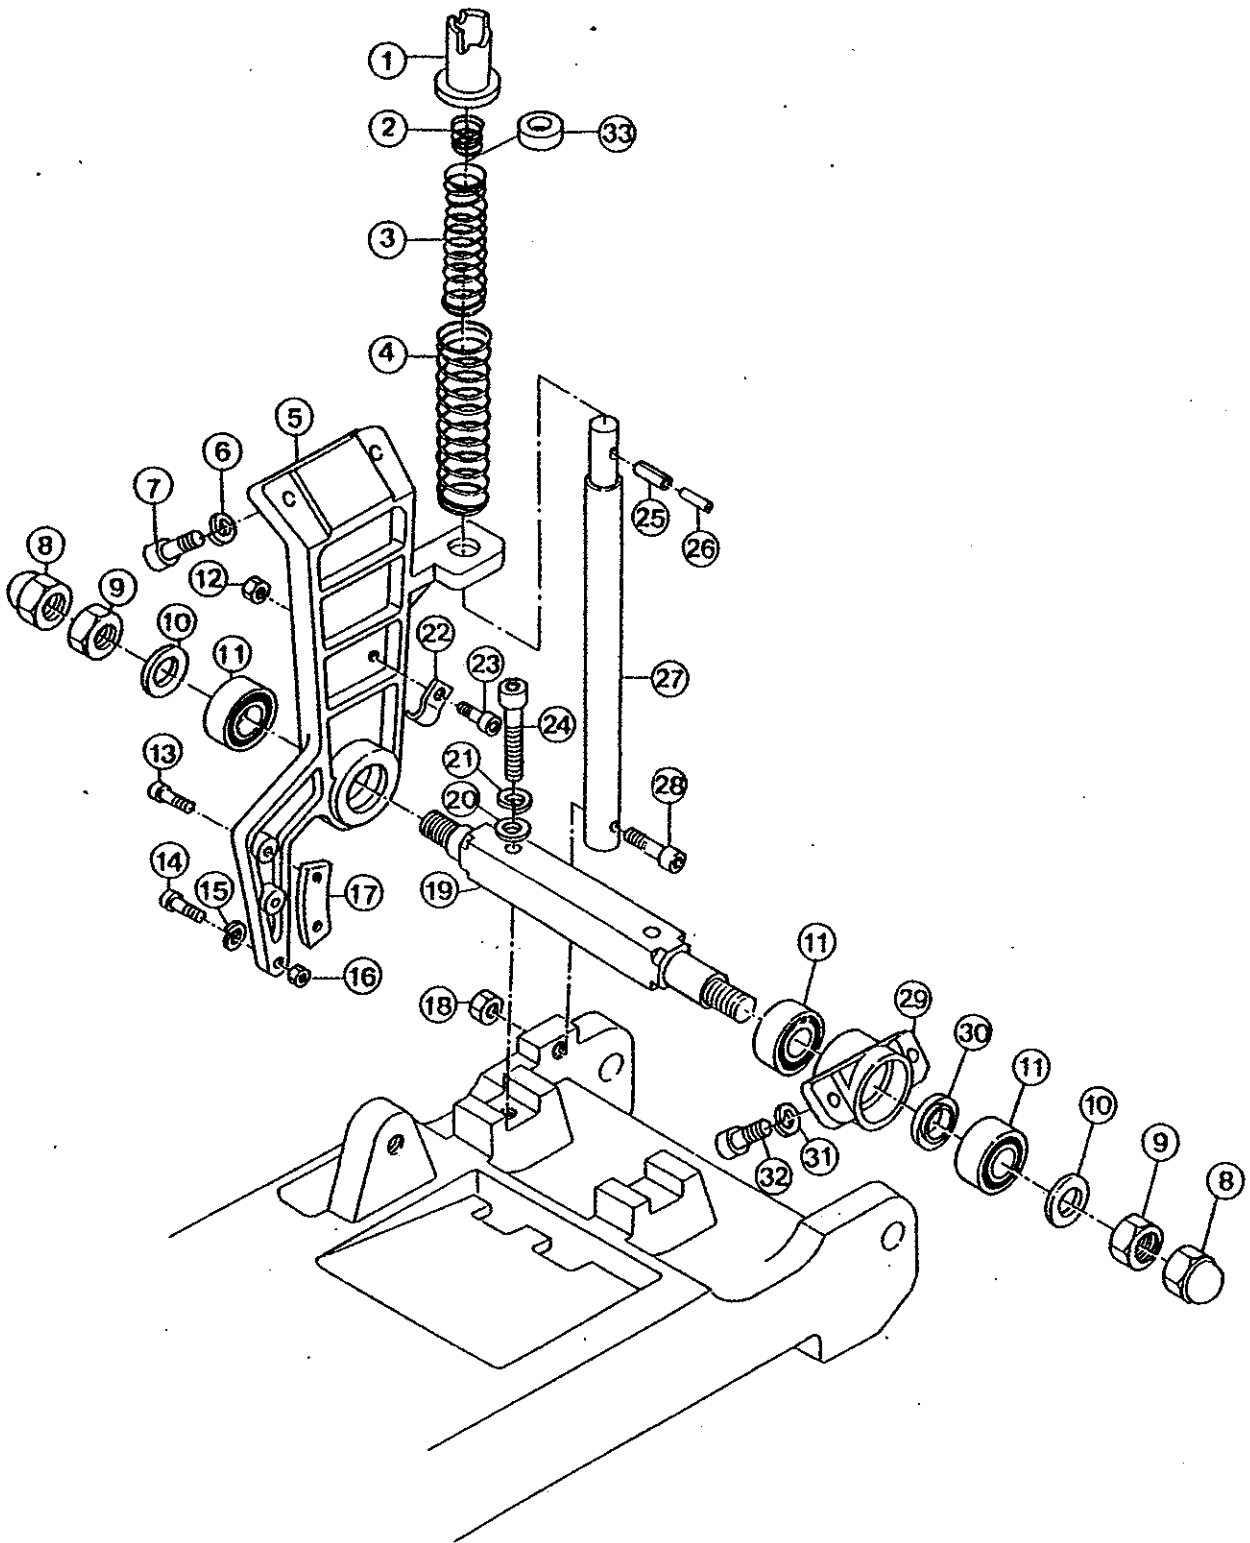

BAND SAW 222 - 22 F

BLADE GUIDE & FRAME

BAND SAW 222 - 22F

BLADE

NO.	PARTS NAME	QTY	CODE NO.
1	STOP BOLT 8 x 35	2	80180
2	SPRING WASHER 8	2	81114
3	GUIDE BRACKET	1	BS537
4	WAVE WASHER WW-16	3	81136
5	ARM STOP BOLT	1	BS539
6	ARM SUPPORT	1	BS538
7	STOP BOLT 5 x 12	2	80157
8	SPRING WASHER 5	2	81112
9	STOP PLATE	1	BS540
10	HEX NUT 8	1	81064
11	DIMPLE KNOB	1	70746
12	WASHER 8	1	81147
13	ARM BOLT	1	BS541
14	GUIDE ARM	1	BS542
15	SCRAPER RUBBER	1	BS571
16	SCRAPER PLATE	1	BS632
17	PAN-HEAD SCREW 5 x 10	1	BS181
18	STOP BOLT 10 x 40	1	80192
19	SPRING WASHER 10	1	81120
20	R-PIN 6 x 35	2	83063
21	BLADE GUIDE (R)	1	BS567
22	ROUND WASHER 5	1	70149
23	BALL BEARING 605ZZ	1	84146
24	GUIDE PIN	1	BS569
25	ROUND WASHER 6	4	70151
26	BALL BEARING 606ZZ	8	84154
27	ROUND WASHER 6	4	70151
28	GUIDE PIN	4	BS628
29	STOP BOLT 8 x 20	1	80177
30	SPRING WASHER 8	1	81114
31	WASHER 8	1	81147
32	CHAIN HOOK	1	BS524
33	BACK PLATE HOOK	2	BS523
34	PAN-HEAD SCREW 4 x 6	4	82219
35	WASHER 10	10	81152
36	BALL BEARING 6200ZZ	6	84170
37	BLADE WASHER	2	BS526
38	BUTTON SCREW 10 x 25	6	82310
39	BUTTON SCREW 10 x 30	2	82302
40	WASHER 10	2	81152
41	BALL BEARING 6300ZZ	2	84162
42	WASHER 10	2	81152
43	WEIGHT ADJUSTMENT STICKER	1	BS579
44	R-PIN 6 x 25	2	83039
45	B222 KEY	1	BS609
46	STOP BOLT 6 x 18	2	80165
47	ASADA STICKER	1	BS582
48	BS222 STICKER	1	BS583
49	BS22F STICKER	1	BS601
50	GUIDE PIN	4	BS628
51	ROUND WASHER 6	4	70151
52	BALL BEARING 606ZZ	8	84154
53	ROUND WASHER 6	4	70151
54	BLADE GUIDE F	1	BS572
55	ROUND WASHER 6	1	70149

BAND SAW 222 - 22F

FRAME

BAND SAW 222 - 22 F

FRAME

BAND SAW 222-22F

VICE

BAND SAW 222-22F

CHAIN VICE

BAND SAW 222-22F

WEIGHT ADJUST SYSTEM

BAND SAW 2 2 2 - 2 2 F

FLAT VICE