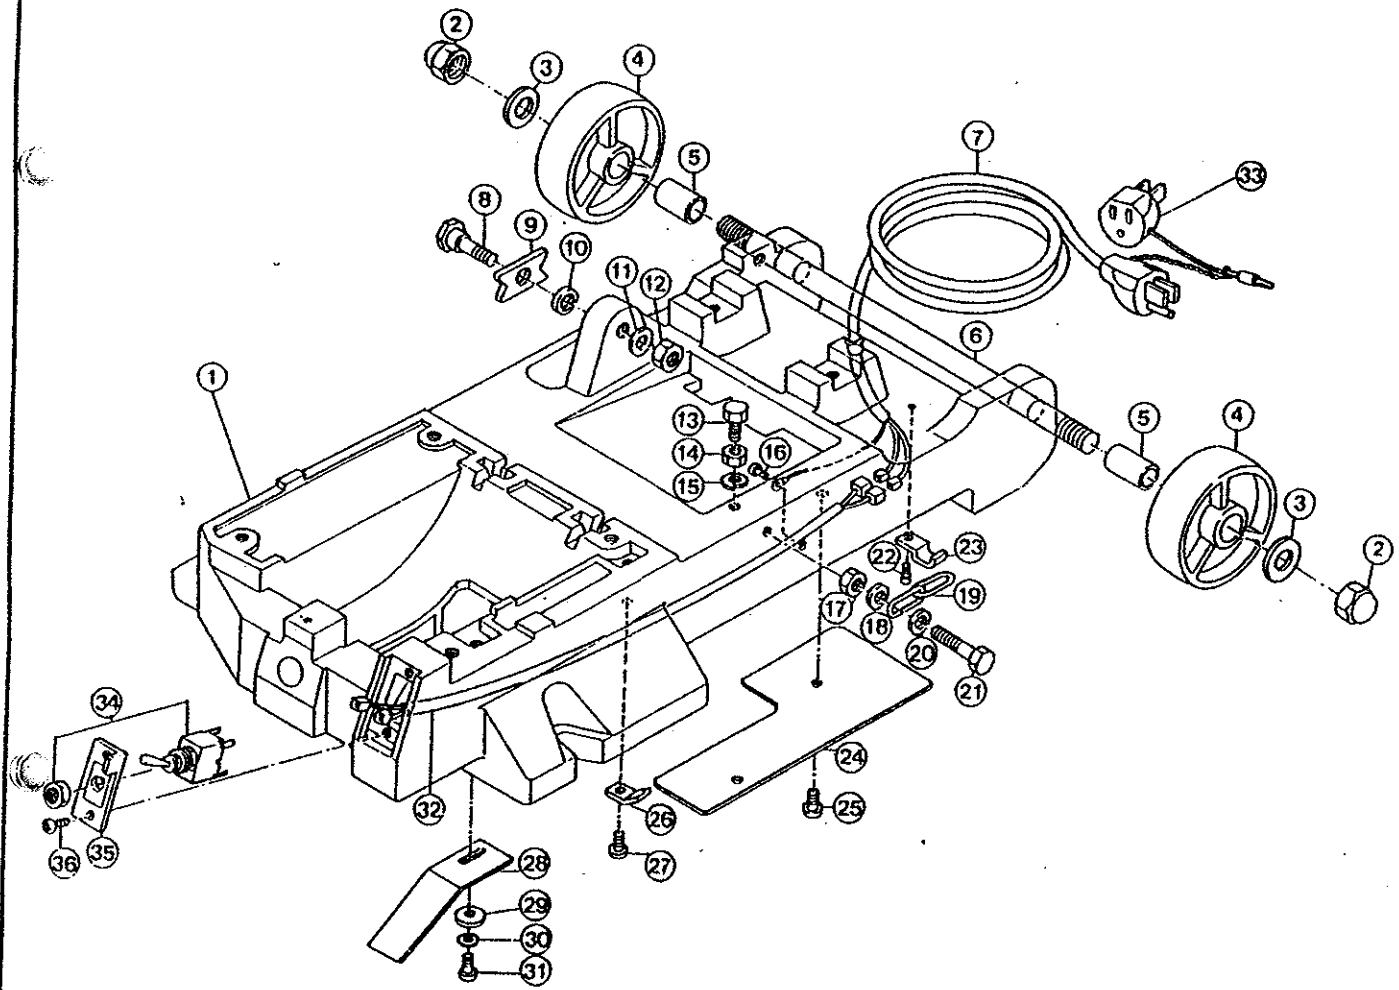

BAND SAW 222 - 22 F

BLADE GUIDE & FRAME

BAND SAW 222 - 22F

BLADE

NO.	PARTS NAME	QTY	CODE NO.
1	STOP BOLT 8 x 35	2	80180
2	SPRING WASHER 8	2	81114
3	GUIDE BRACKET	1	BS537
4	WAVE WASHER WW-16	3	81136
5	ARM STOP BOLT	1	BS539
6	ARM SUPPORT	1	BS538
7	STOP BOLT 5 x 12	2	80157
8	SPRING WASHER 5	2	81112
9	STOP PLATE	1	BS540
10	HEX NUT 8	1	81064
11	DIMPLE KNOB	1	70746
12	WASHER 8	1	81147
13	ARM BOLT	1	BS541
14	GUIDE ARM	1	BS542
15	SCRAPER RUBBER	1	BS571
16	SCRAPER PLATE	1	BS632
17	PAN-HEAD SCREW 5 x 10	1	BS181
18	STOP BOLT 10 x 40	1	80192
19	SPRING WASHER 10	1	81120
20	R-PIN 6 x 35	2	83063
21	BLADE GUIDE (R)	1	BS567
22	ROUND WASHER 5	1	70149
23	BALL BEARING 605ZZ	1	84146
24	GUIDE PIN	1	BS569
25	ROUND WASHER 6	4	70151
26	BALL BEARING 606ZZ	8	84154
27	ROUND WASHER 6	4	70151
28	GUIDE PIN	4	BS628
29	STOP BOLT 8 x 20	1	80177
30	SPRING WASHER 8	1	81114
31	WASHER 8	1	81147
32	CHAIN HOOK	1	BS524
33	BACK PLATE HOOK	2	BS523
34	PAN-HEAD SCREW 4 x 6	4	82219
35	WASHER 10	10	81152
36	BALL BEARING 6200ZZ	6	84170
37	BLADE WASHER	2	BS526
38	BUTTON SCREW 10 x 25	6	82310
39	BUTTON SCREW 10 x 30	2	82302
40	WASHER 10	2	81152
41	BALL BEARING 6300ZZ	2	84162
42	WASHER 10	2	81152
43	WEIGHT ADJUSTMENT STICKER	1	BS579
44	R-PIN 6 x 25	2	83039
45	B222 KEY	1	BS609
46	STOP BOLT 6 x 18	2	80165
47	ASADA STICKER	1	BS582
48	BS222 STICKER	1	BS583
49	BS22F STICKER	1	BS601
50	GUIDE PIN	4	BS628
51	ROUND WASHER 6	4	70151
52	BALL BEARING 606ZZ	8	84154
53	ROUND WASHER 6	4	70151
54	BLADE GUIDE F	1	BS572
55	ROUND WASHER 6	1	70149

BAND SAW 222 - 22F

FRAME

BAND SAW 222 - 22 F

FRAME

BAND SAW 222-22F

VICE

BAND SAW 222-22F

CHAIN VICE

BAND SAW 222-22F

WEIGHT ADJUST SYSTEM

BAND SAW 2 2 2 - 2 2 F

FLAT VICE