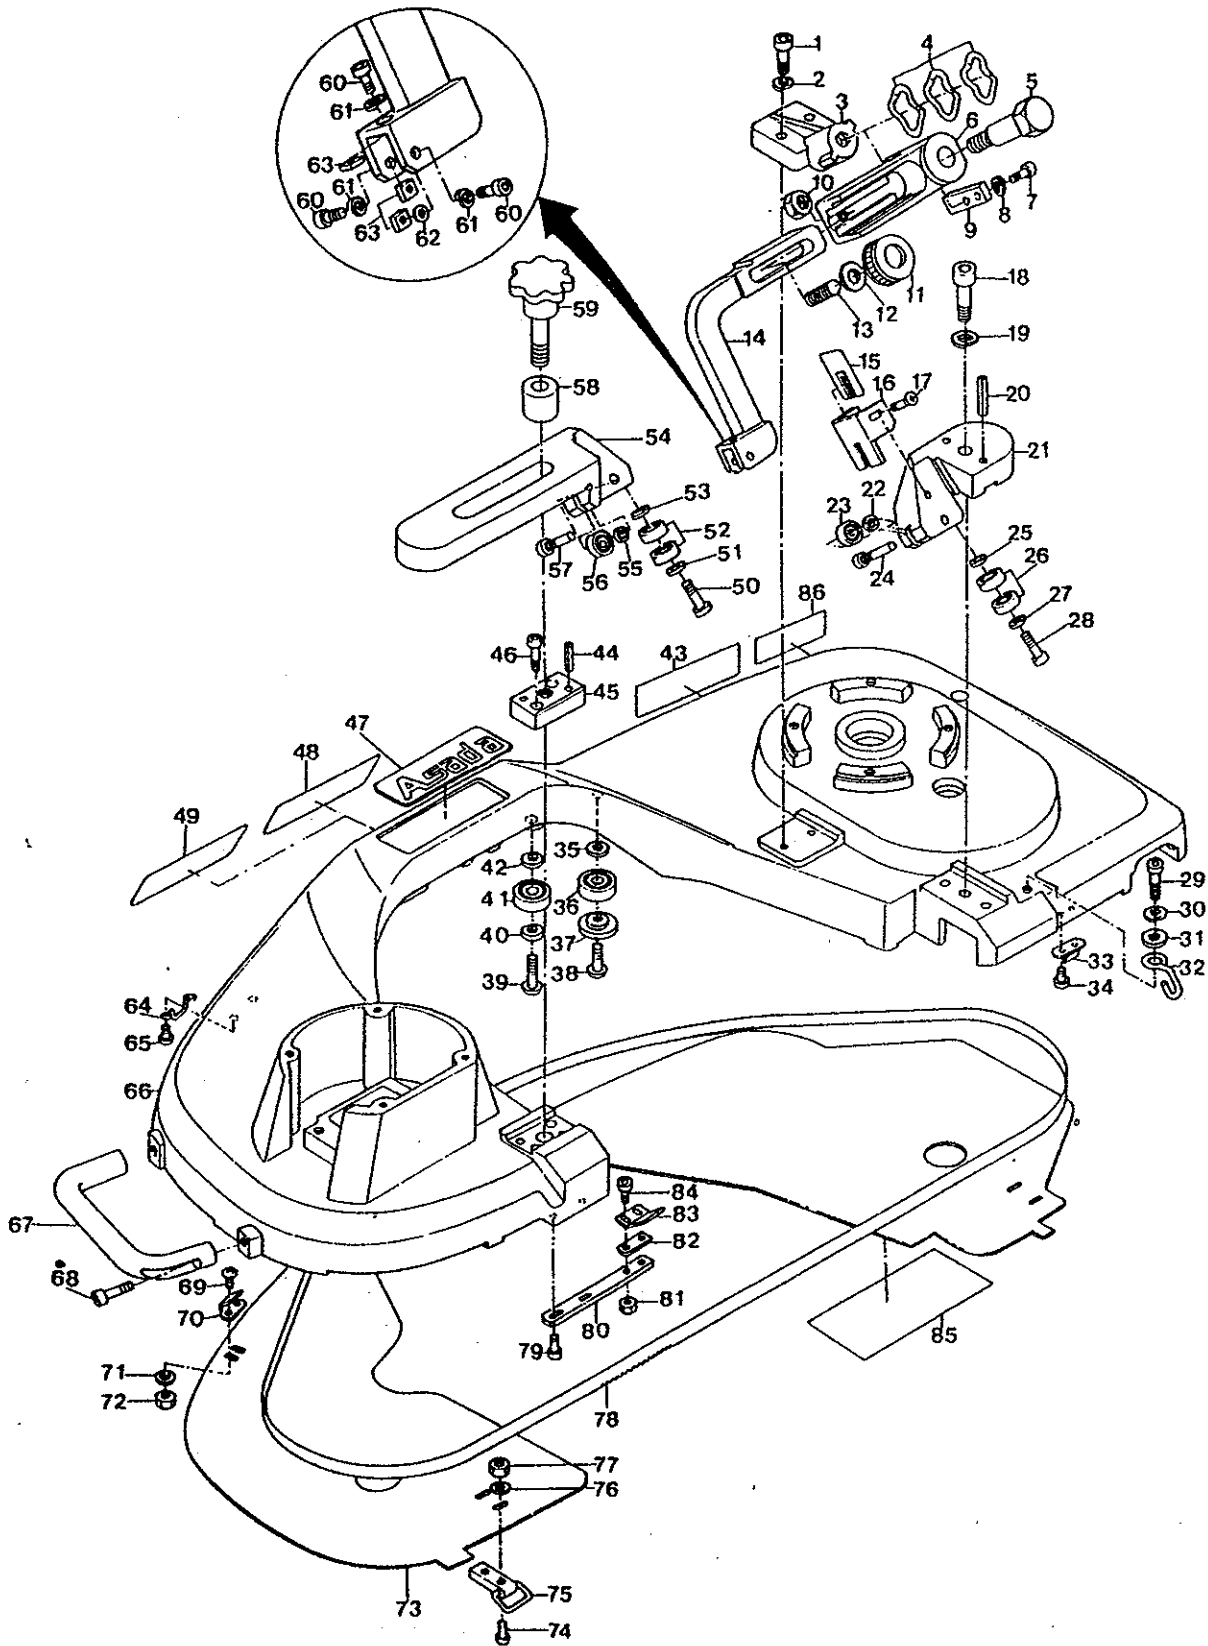

BAND SAW 222 - 22 F

BLADE GUIDE & FRAME

BAND SAW 222 - 22F

BLADE

NO.	PARTS NAME	QTY	CODE NO.
1	STOP BOLT 8 x 35	2	80180
2	SPRING WASHER 8	2	81114
3	GUIDE BRACKET	1	BS537
4	WAVE WASHER WW-16	3	81136
5	ARM STOP BOLT	1	BS539
6	ARM SUPPORT	1	BS538
7	STOP BOLT 5 x 12	2	80157
8	SPRING WASHER 5	2	81112
9	STOP PLATE	1	BS540
10	HEX NUT 8	1	81064
11	DIMPLE KNOB	1	70746
12	WASHER 8	1	81147
13	ARM BOLT	1	BS541
14	GUIDE ARM	1	BS542
15	SCRAPER RUBBER	1	BS571
16	SCRAPER PLATE	1	BS632
17	PAN-HEAD SCREW 5 x 10	1	BS181
18	STOP BOLT 10 x 40	1	80192
19	SPRING WASHER 10	1	81120
20	R-PIN 6 x 35	2	83063
21	BLADE GUIDE (R)	1	BS567
22	ROUND WASHER 5	1	70149
23	BALL BEARING 605ZZ	1	84146
24	GUIDE PIN	1	BS569
25	ROUND WASHER 6	4	70151
26	BALL BEARING 606ZZ	8	84154
27	ROUND WASHER 6	4	70151
28	GUIDE PIN	4	BS628
29	STOP BOLT 8 x 20	1	80177
30	SPRING WASHER 8	1	81114
31	WASHER 8	1	81147
32	CHAIN HOOK	1	BS524
33	BACK PLATE HOOK	2	BS523
34	PAN-HEAD SCREW 4 x 6	4	82219
35	WASHER 10	10	81152
36	BALL BEARING 6200ZZ	6	84170
37	BLADE WASHER	2	BS526
38	BUTTON SCREW 10 x 25	6	82310
39	BUTTON SCREW 10 x 30	2	82302
40	WASHER 10	2	81152
41	BALL BEARING 6300ZZ	2	84162
42	WASHER 10	2	81152
43	WEIGHT ADJUSTMENT STICKER	1	BS579
44	R-PIN 6 x 25	2	83039
45	B222 KEY	1	BS609
46	STOP BOLT 6 x 18	2	80165
47	ASADA STICKER	1	BS582
48	BS222 STICKER	1	BS583
49	BS22F STICKER	1	BS601
50	GUIDE PIN	4	BS628
51	ROUND WASHER 6	4	70151
52	BALL BEARING 606ZZ	8	84154
53	ROUND WASHER 6	4	70151
54	BLADE GUIDE F	1	BS572
55	ROUND WASHER 6	1	70149

BAND SAW 222 - 22F

FRAME

BAND SAW 222 - 22 F

FRAME

BAND SAW 222-22F

VICE

BAND SAW 222-22F

CHAIN VICE

BAND SAW 222-22F

WEIGHT ADJUST SYSTEM

BAND SAW 2 2 2 - 2 2 F

FLAT VICE