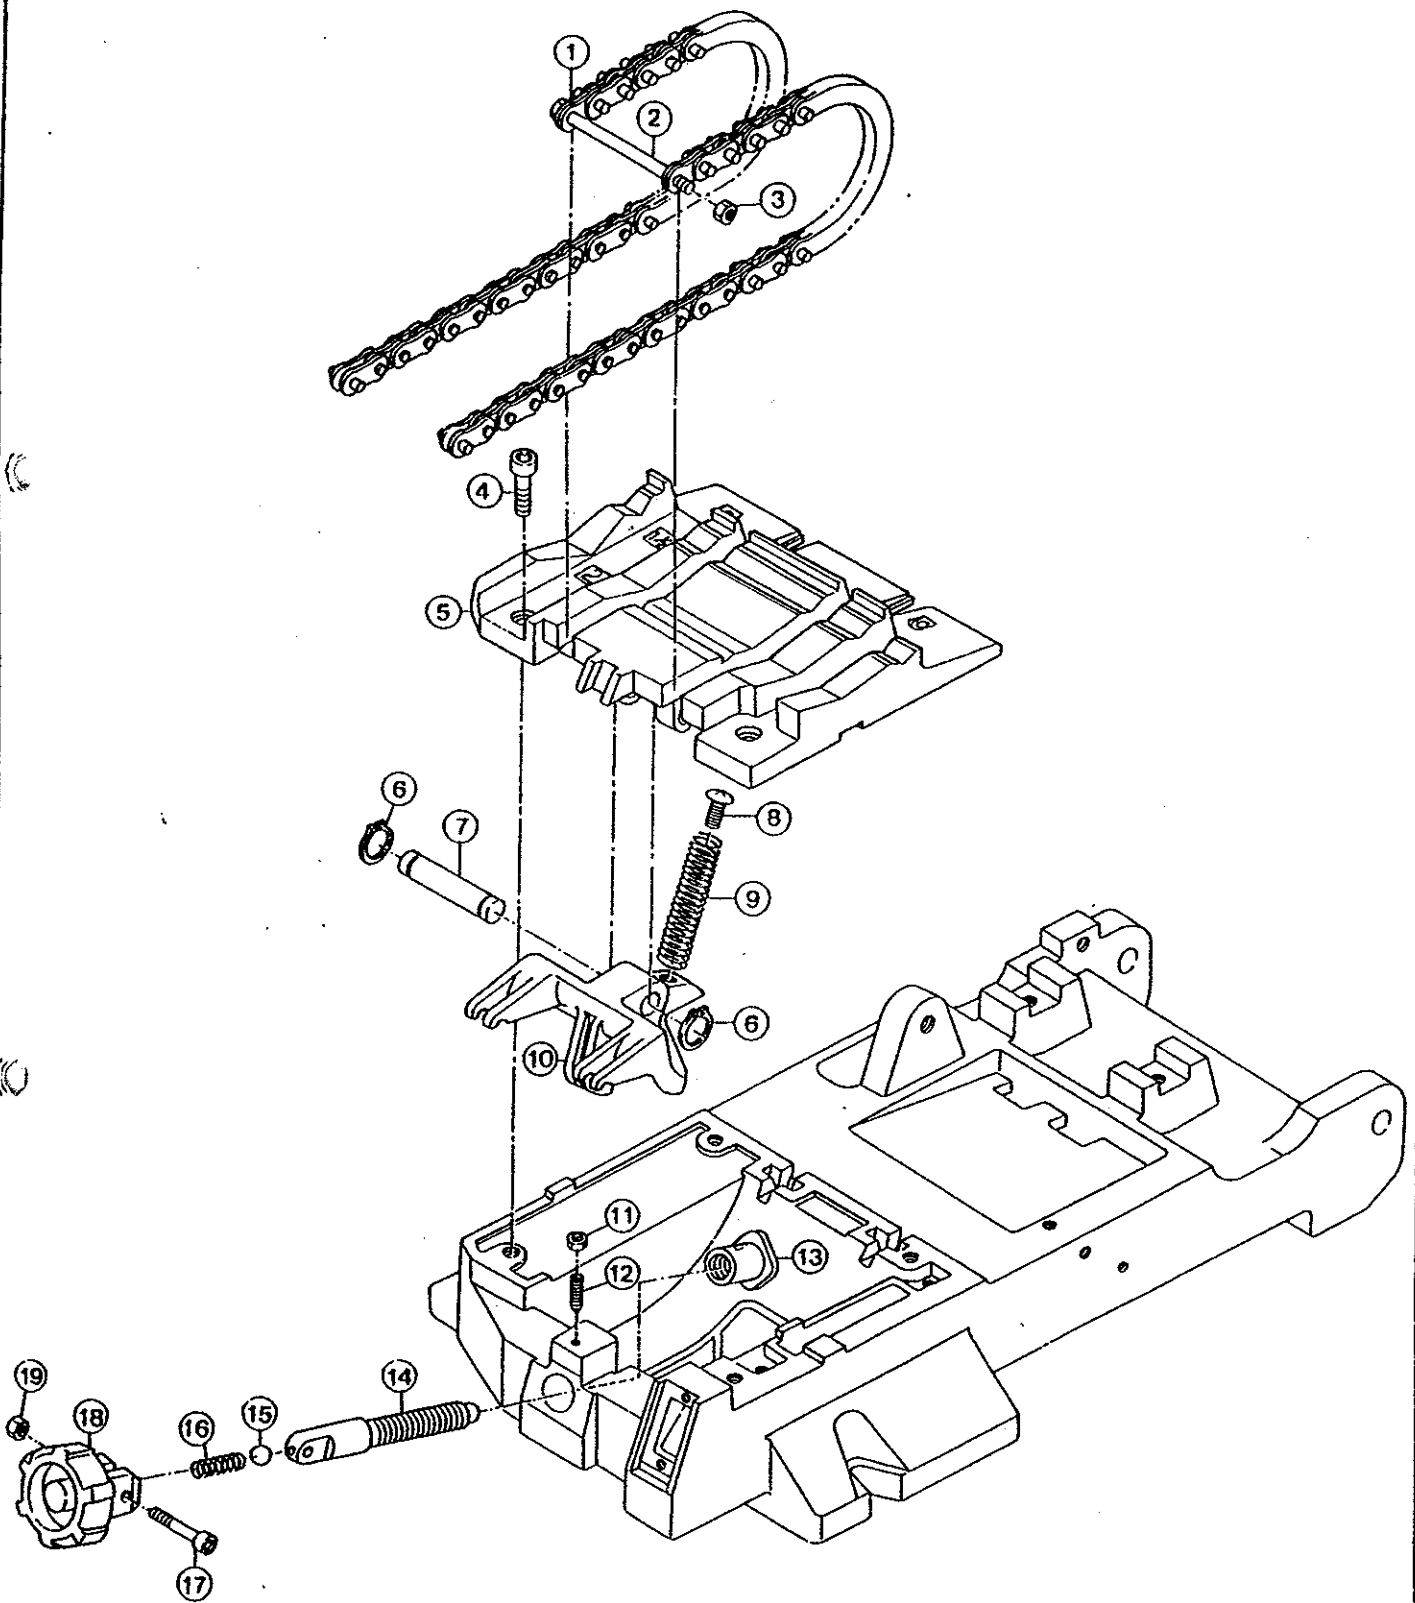

BAND SAW 222 - 22 F

BLADE GUIDE & FRAME

BAND SAW 222 - 22F

BLADE

NO.	PARTS NAME	QTY	CODE NO.
1	STOP BOLT 8 x 35	2	80180
2	SPRING WASHER 8	2	81114
3	GUIDE BRACKET	1	BS537
4	WAVE WASHER WW-16	3	81136
5	ARM STOP BOLT	1	BS539
6	ARM SUPPORT	1	BS538
7	STOP BOLT 5 x 12	2	80157
8	SPRING WASHER 5	2	81112
9	STOP PLATE	1	BS540
10	HEX NUT 8	1	81064
11	DIMPLE KNOB	1	70746
12	WASHER 8	1	81147
13	ARM BOLT	1	BS541
14	GUIDE ARM	1	BS542
15	SCRAPER RUBBER	1	BS571
16	SCRAPER PLATE	1	BS632
17	PAN-HEAD SCREW 5 x 10	1	BS181
18	STOP BOLT 10 x 40	1	80192
19	SPRING WASHER 10	1	81120
20	R-PIN 6 x 35	2	83063
21	BLADE GUIDE (R)	1	BS567
22	ROUND WASHER 5	1	70149
23	BALL BEARING 605ZZ	1	84146
24	GUIDE PIN	1	BS569
25	ROUND WASHER 6	4	70151
26	BALL BEARING 606ZZ	8	84154
27	ROUND WASHER 6	4	70151
28	GUIDE PIN	4	BS628
29	STOP BOLT 8 x 20	1	80177
30	SPRING WASHER 8	1	81114
31	WASHER 8	1	81147
32	CHAIN HOOK	1	BS524
33	BACK PLATE HOOK	2	BS523
34	PAN-HEAD SCREW 4 x 6	4	82219
35	WASHER 10	10	81152
36	BALL BEARING 6200ZZ	6	84170
37	BLADE WASHER	2	BS526
38	BUTTON SCREW 10 x 25	6	82310
39	BUTTON SCREW 10 x 30	2	82302
40	WASHER 10	2	81152
41	BALL BEARING 6300ZZ	2	84162
42	WASHER 10	2	81152
43	WEIGHT ADJUSTMENT STICKER	1	BS579
44	R-PIN 6 x 25	2	83039
45	B222 KEY	1	BS609
46	STOP BOLT 6 x 18	2	80165
47	ASADA STICKER	1	BS582
48	BS222 STICKER	1	BS583
49	BS22F STICKER	1	BS601
50	GUIDE PIN	4	BS628
51	ROUND WASHER 6	4	70151
52	BALL BEARING 606ZZ	8	84154
53	ROUND WASHER 6	4	70151
54	BLADE GUIDE F	1	BS572
55	ROUND WASHER 6	1	70149

BAND SAW 222 - 22F

FRAME

BAND SAW 222 - 22 F

FRAME

BAND SAW 222-22F

VICE

BAND SAW 222-22F

CHAIN VICE

BAND SAW 222-22F

WEIGHT ADJUST SYSTEM

BAND SAW 2 2 2 - 2 2 F

FLAT VICE