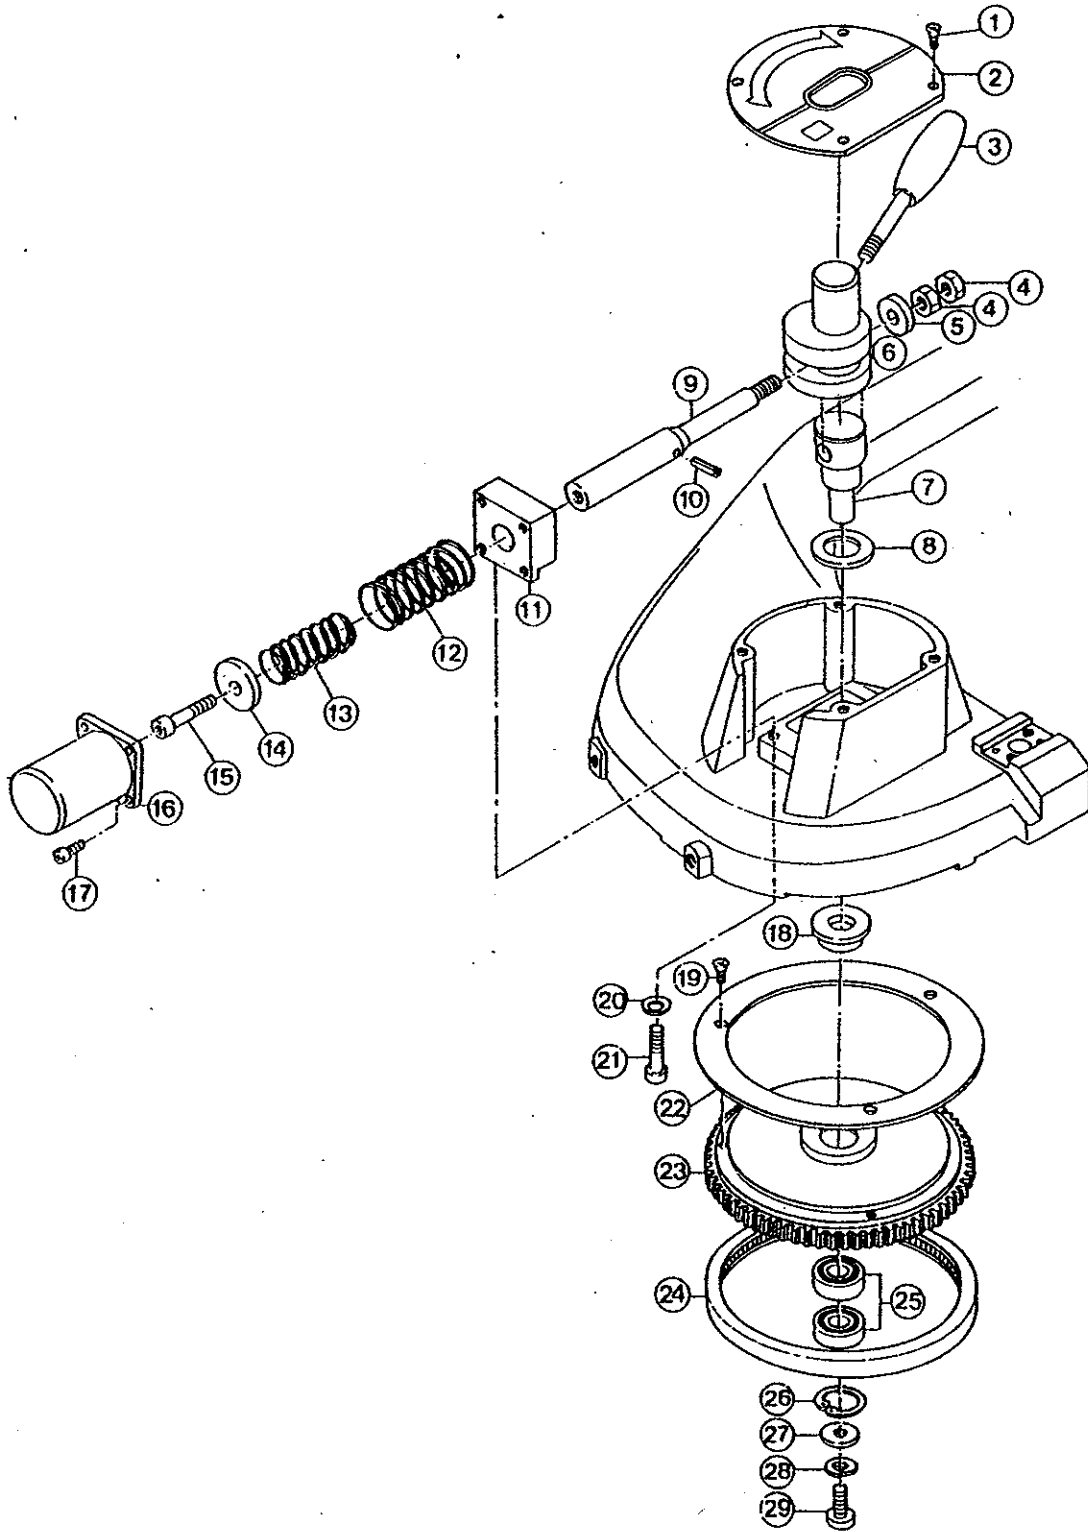

BAND SAW 222 - 22 F

BLADE GUIDE & FRAME

BAND SAW 222 - 22F

BLADE

NO.	PARTS NAME	QTY	CODE NO.
1	STOP BOLT 8 x 35	2	80180
2	SPRING WASHER 8	2	81114
3	GUIDE BRACKET	1	BS537
4	WAVE WASHER WW-16	3	81136
5	ARM STOP BOLT	1	BS539
6	ARM SUPPORT	1	BS538
7	STOP BOLT 5 x 12	2	80157
8	SPRING WASHER 5	2	81112
9	STOP PLATE	1	BS540
10	HEX NUT 8	1	81064
11	DIMPLE KNOB	1	70746
12	WASHER 8	1	81147
13	ARM BOLT	1	BS541
14	GUIDE ARM	1	BS542
15	SCRAPER RUBBER	1	BS571
16	SCRAPER PLATE	1	BS632
17	PAN-HEAD SCREW 5 x 10	1	BS181
18	STOP BOLT 10 x 40	1	80192
19	SPRING WASHER 10	1	81120
20	R-PIN 6 x 35	2	83063
21	BLADE GUIDE (R)	1	BS567
22	ROUND WASHER 5	1	70149
23	BALL BEARING 605ZZ	1	84146
24	GUIDE PIN	1	BS569
25	ROUND WASHER 6	4	70151
26	BALL BEARING 606ZZ	8	84154
27	ROUND WASHER 6	4	70151
28	GUIDE PIN	4	BS628
29	STOP BOLT 8 x 20	1	80177
30	SPRING WASHER 8	1	81114
31	WASHER 8	1	81147
32	CHAIN HOOK	1	BS524
33	BACK PLATE HOOK	2	BS523
34	PAN-HEAD SCREW 4 x 6	4	82219
35	WASHER 10	10	81152
36	BALL BEARING 6200ZZ	6	84170
37	BLADE WASHER	2	BS526
38	BUTTON SCREW 10 x 25	6	82310
39	BUTTON SCREW 10 x 30	2	82302
40	WASHER 10	2	81152
41	BALL BEARING 6300ZZ	2	84162
42	WASHER 10	2	81152
43	WEIGHT ADJUSTMENT STICKER	1	BS579
44	R-PIN 6 x 25	2	83039
45	B222 KEY	1	BS609
46	STOP BOLT 6 x 18	2	80165
47	ASADA STICKER	1	BS582
48	BS222 STICKER	1	BS583
49	BS22F STICKER	1	BS601
50	GUIDE PIN	4	BS628
51	ROUND WASHER 6	4	70151
52	BALL BEARING 606ZZ	8	84154
53	ROUND WASHER 6	4	70151
54	BLADE GUIDE F	1	BS572
55	ROUND WASHER 6	1	70149

BAND SAW 222 - 22F

FRAME

BAND SAW 222 - 22 F

FRAME

BAND SAW 222-22F

VICE

BAND SAW 222-22F

CHAIN VICE

BAND SAW 222-22F

WEIGHT ADJUST SYSTEM

BAND SAW 2 2 2 - 2 2 F

FLAT VICE