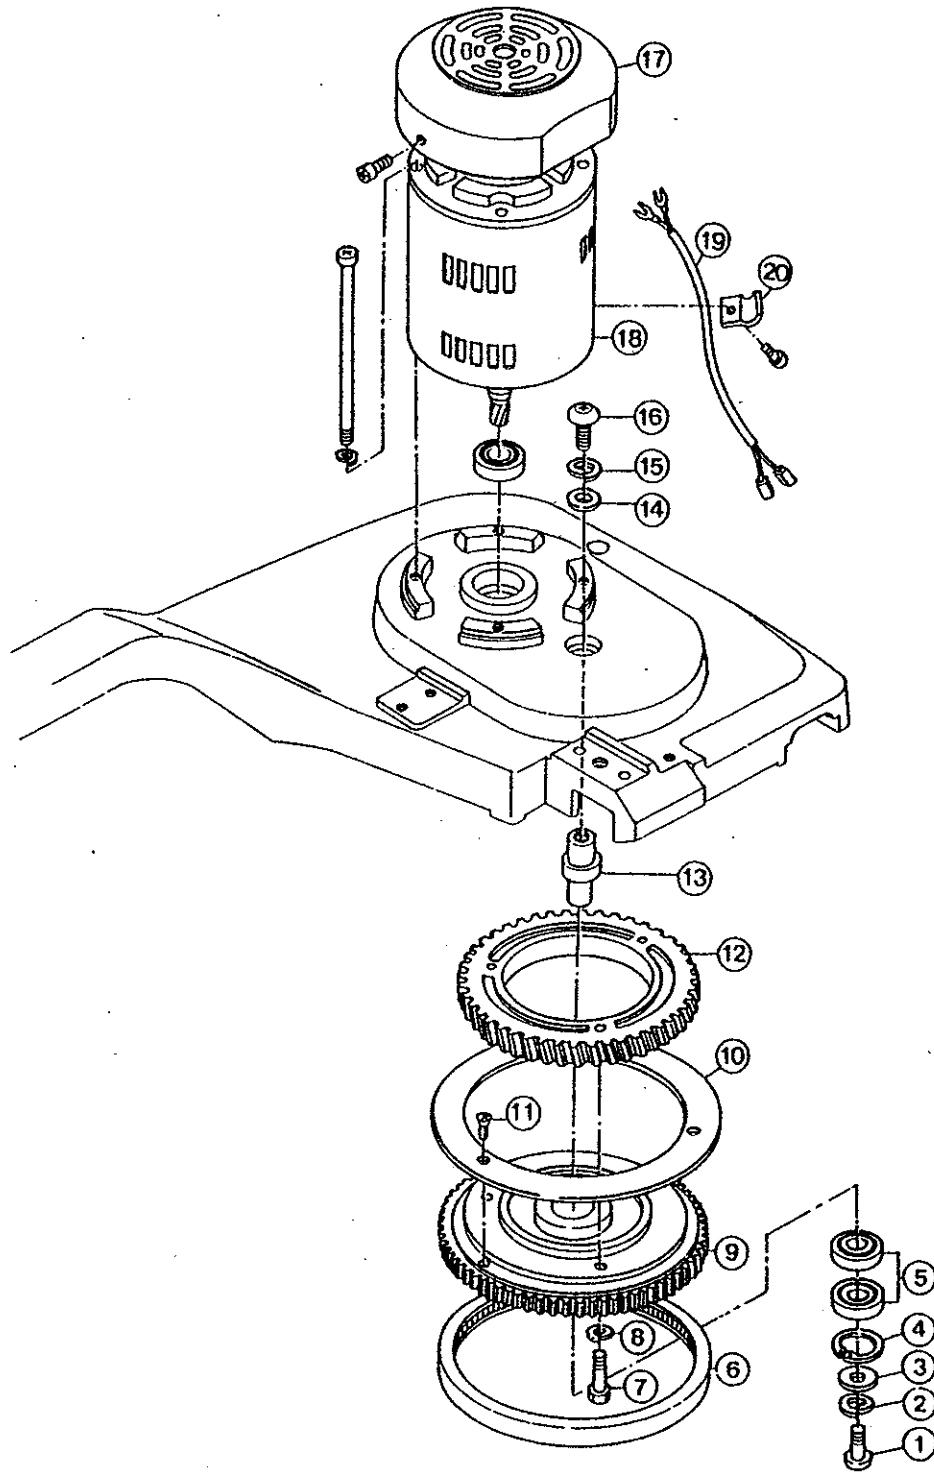

BAND SAW 222 - 22 F

BLADE GUIDE & FRAME

BAND SAW 222 - 22F

BLADE

NO.	PARTS NAME	QTY	CODE NO.
1	STOP BOLT 8 x 35	2	80180
2	SPRING WASHER 8	2	81114
3	GUIDE BRACKET	1	BS537
4	WAVE WASHER WW-16	3	81136
5	ARM STOP BOLT	1	BS539
6	ARM SUPPORT	1	BS538
7	STOP BOLT 5 x 12	2	80157
8	SPRING WASHER 5	2	81112
9	STOP PLATE	1	BS540
10	HEX NUT 8	1	81064
11	DIMPLE KNOB	1	70746
12	WASHER 8	1	81147
13	ARM BOLT	1	BS541
14	GUIDE ARM	1	BS542
15	SCRAPER RUBBER	1	BS571
16	SCRAPER PLATE	1	BS632
17	PAN-HEAD SCREW 5 x 10	1	BS181
18	STOP BOLT 10 x 40	1	80192
19	SPRING WASHER 10	1	81120
20	R-PIN 6 x 35	2	83063
21	BLADE GUIDE (R)	1	BS567
22	ROUND WASHER 5	1	70149
23	BALL BEARING 605ZZ	1	84146
24	GUIDE PIN	1	BS569
25	ROUND WASHER 6	4	70151
26	BALL BEARING 606ZZ	8	84154
27	ROUND WASHER 6	4	70151
28	GUIDE PIN	4	BS628
29	STOP BOLT 8 x 20	1	80177
30	SPRING WASHER 8	1	81114
31	WASHER 8	1	81147
32	CHAIN HOOK	1	BS524
33	BACK PLATE HOOK	2	BS523
34	PAN-HEAD SCREW 4 x 6	4	82219
35	WASHER 10	10	81152
36	BALL BEARING 6200ZZ	6	84170
37	BLADE WASHER	2	BS526
38	BUTTON SCREW 10 x 25	6	82310
39	BUTTON SCREW 10 x 30	2	82302
40	WASHER 10	2	81152
41	BALL BEARING 6300ZZ	2	84162
42	WASHER 10	2	81152
43	WEIGHT ADJUSTMENT STICKER	1	BS579
44	R-PIN 6 x 25	2	83039
45	B222 KEY	1	BS609
46	STOP BOLT 6 x 18	2	80165
47	ASADA STICKER	1	BS582
48	BS222 STICKER	1	BS583
49	BS22F STICKER	1	BS601
50	GUIDE PIN	4	BS628
51	ROUND WASHER 6	4	70151
52	BALL BEARING 606ZZ	8	84154
53	ROUND WASHER 6	4	70151
54	BLADE GUIDE F	1	BS572
55	ROUND WASHER 6	1	70149

BAND SAW 222 - 22F

FRAME

BAND SAW 222 - 22 F

FRAME

BAND SAW 222-22F

VICE

BAND SAW 222-22F

CHAIN VICE

BAND SAW 222-22F

WEIGHT ADJUST SYSTEM

BAND SAW 2 2 2 - 2 2 F

FLAT VICE